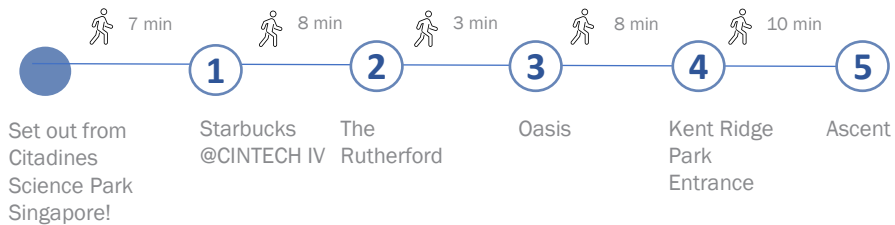

Address: Vigilante Drive 118176

Opening Hours: 24 Hours

Contact: +65 1800 471 7300

Website: <https://www.nparks.gov.sg/gardens-parks-and-nature/>

Map: [Kent Ridge Park – Google Map](#)

acti∞

CITY HACKS

citadines

For Running Enthusiast

Ascent

 8 min  4 min

Strategically located at the gateway of Singapore Science Park 1, Ascent is an iconic development that redefines the Park with its human-centric architecture and lush landscaping throughout the grounds. The building offering premium business park space, with large contiguous floor plates of up to 7,000 sqm as well as an impressive food, retail and services arena on its ground floor.

Ascent is a short walk away from the nearby Kent Ridge MRT station, NUH and NUS. It also boasts easy access to complimentary shuttle services to ferry tenants around the Park as well as to Kent Ridge MRT station and NUS.