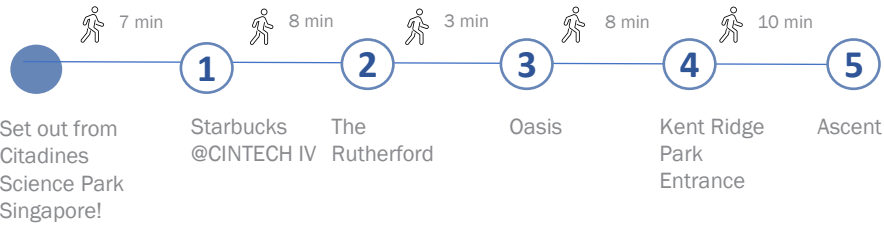

activos

CITY HACKS

citadines

For Running Enthusiast

Starbucks @ CINTECH IV

7 min 4 min

The Starbucks at CINTECH IV (4), is uniquely located in the middle of Science Park Road providing essential coffee service to professional at large. Having a break and enjoying the morning breeze of cool air from the Science Park tranquility.

Map: [Starbucks CINTECH IV - Google Map](#)

The Rutherford

8 min 3 min

The Rutherford at the end of Science Park Drive. Notice the manicured lawns and array of amenities – from cafes and interesting lunch spots to childcare center's – as you loop around the entrances of the respective buildings.

Ascent is a short walk away from the nearby Kent Ridge MRT station, NUH and NUS. It also boasts easy access to complimentary shuttle services to ferry tenants around the Park as well as to Kent Ridge MRT station and NUS.