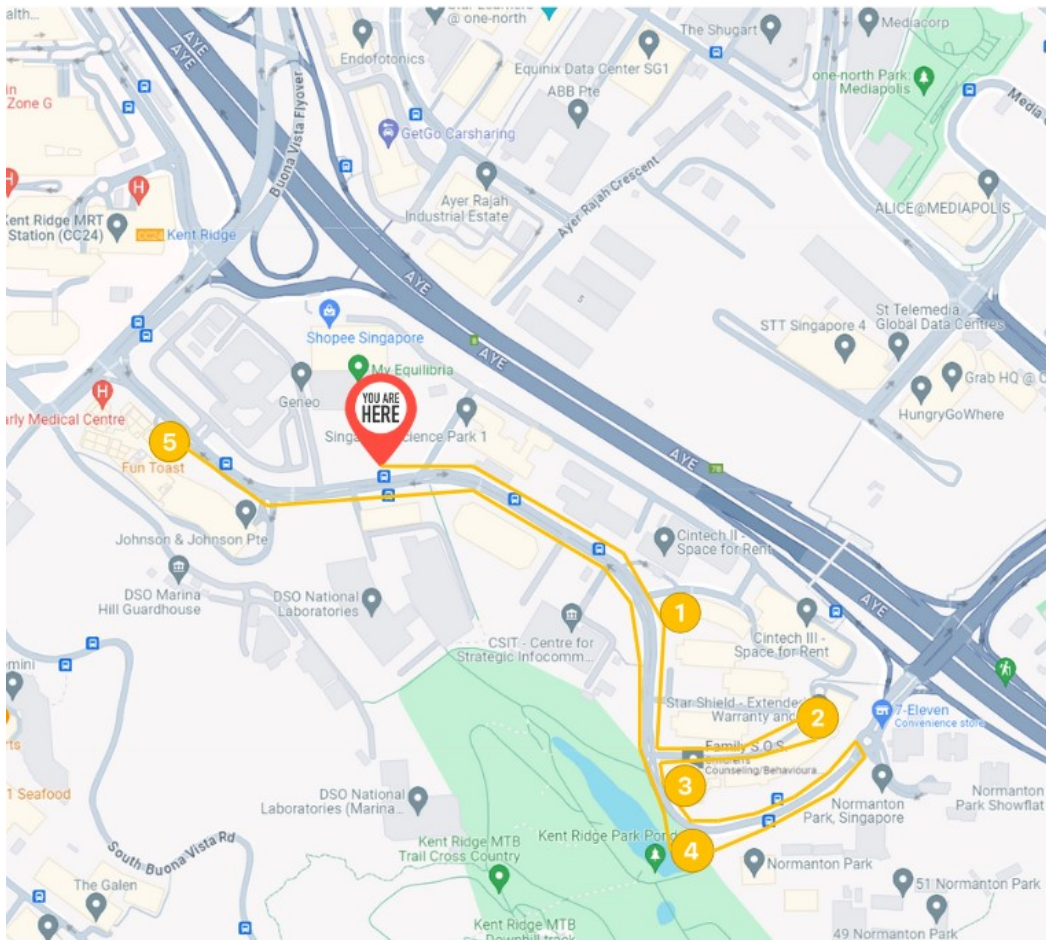

activos

CITY HACKS

citadines

For Running Enthusiast

Starbucks @ CINTECH IV

7 min 4 min

The Starbucks at CINTECH IV (4), is uniquely located in the middle of Science Park Road providing essential coffee service to professional at large. Having a break and enjoying the morning breeze of cool air from the Science Park tranquility.

Map: [Starbucks CINTECH IV - Google Map](#)

The Rutherford

8 min 3 min

The Rutherford at the end of Science Park Drive. Notice the manicured lawns and array of amenities – from cafes and interesting lunch spots to childcare center's – as you loop around the entrances of the respective buildings.

Ascent is a short walk away from the nearby Kent Ridge MRT station, NUH and NUS. It also boasts easy access to complimentary shuttle services to ferry tenants around the Park as well as to Kent Ridge MRT station and NUS.