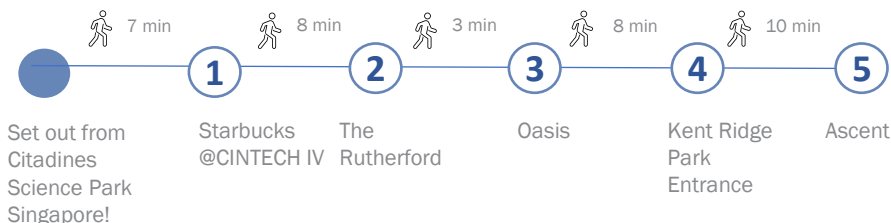

activos

CITY HACKS

citadines

For Running Enthusiast

Starbucks @ CINTECH IV

7 min 4 min

The Starbucks at CINTECH IV (4), is uniquely located in the middle of Science Park Road providing essential coffee service to professional at large. Having a break and enjoying the morning breeze of cool air from the Science Park tranquility.

Map: [Starbucks CINTECH IV - Google Map](#)

The Rutherford

8 min 3 min

The Rutherford at the end of Science Park Drive. Notice the manicured lawns and array of amenities – from cafes and interesting lunch spots to childcare center's – as you loop around the entrances of the respective buildings.

Address: 89 Science Park Dr, Singapore 118261

Opening Hours: Mon - Fri 8.30am to 6pm

Contact: +65 6508 8686

Website: <https://www.capitaland.com/sg/en/lease/businesspark-industrial-logistics-listing/the-rutherford-oasis.html>

Map: [The Rutherford - Google Map](#)

acti∞

CITY HACKS

citadines

For Running Enthusiast

Oasis

8 min 4 min

Oasis and locate the picturesque pond nearby for some Insta-worthy snaps. Increase your step count by exploring the Canopy Walk and make use of the free exercise equipment scattered throughout the park. It is indeed a hidden gem in the heart of the Science Park district.