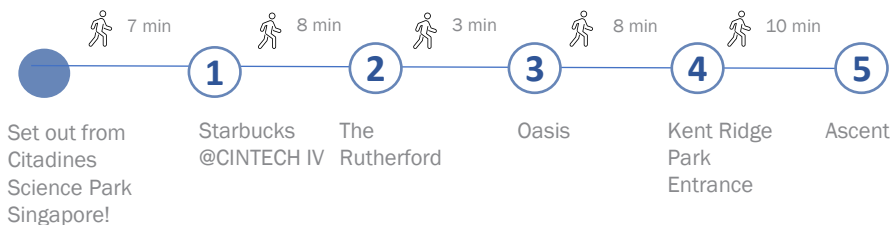

- CITY HACKS
- STAY ACTIVE
- RESIDENT PROGRAMMES

Find out how you can activate the infinite possibilities of city living during your stay at Citadines Raffles Place Singapore!

CITY HACKS

citadines

For Running Enthusiast

activos

CITY HACKS

citadines

For Running Enthusiast

Starbucks @ CINTECH IV

7 min 4 min

The Starbucks at CINTECH IV (4), is uniquely located in the middle of Science Park Road providing essential coffee service to professional at large. Having a break and enjoying the morning breeze of cool air from the Science Park tranquility.

Map: [Starbucks CINTECH IV - Google Map](#)

The Rutherford

8 min 3 min

The Rutherford at the end of Science Park Drive. Notice the manicured lawns and array of amenities – from cafes and interesting lunch spots to childcare center's – as you loop around the entrances of the respective buildings.

Ascent is a short walk away from the nearby Kent Ridge MRT station, NUH and NUS. It also boasts easy access to complimentary shuttle services to ferry tenants around the Park as well as to Kent Ridge MRT station and NUS.